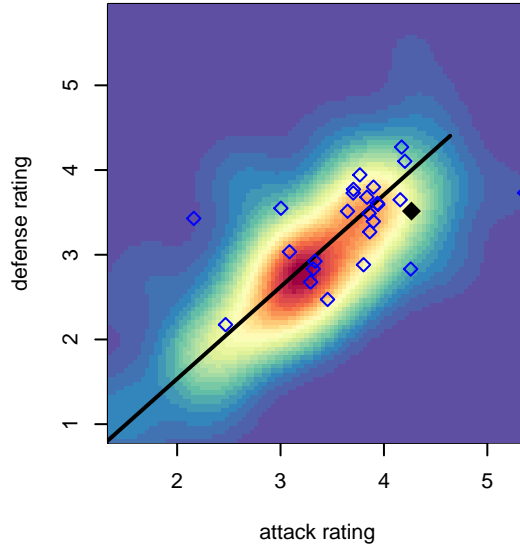

Eastside Timbers Black Barcelona B96

Eastside United FC
 Gresham, OR
 B96 total strength=1923
 attack=71.25 defense=33.63
 spr league = Win OYS B96 Premier
 notes= Barcelona

alt names used:
 EastSide Timbers Barcelona (OR) (FWRL)
 EASTSIDE TIMBERS96/97 BARCELONA
 EastSide Timbers 96/97 Barcelona
 EST U18B Barcelona
 EastSide Timbers 96B Barcelona
 EastSide Timbers 96B Barcelona
 EASTSIDE TIMBERS96/97 BARCELONA

Venues played:
 2014 Showcase of Champions U17 Red
 2014 Far West Regionals U17
 2014 ET Winter Kickoff BU17-18
 2014 PacNW Winter Classic Premier U19
 2014 Portland Winter Showcase U18
 2014 Win OYS B96 Premier
 2014 OYS State Cup B96

Eastside Timbers Black Barcelona B96
 Dots are actual minus expected GF (blue circles) and GA (red triangles).
 Blue line is smoothed change in attack strength. Red is smoothed change in defense strength.

**attack and defense variance (black dot)
relative to other teams
and top 10 in region**

**attack and defense rating
relative to others at age
and all opponents in last 13 months**

**attack and defense rating
relative to others at age
and all opponents in last 13 months**