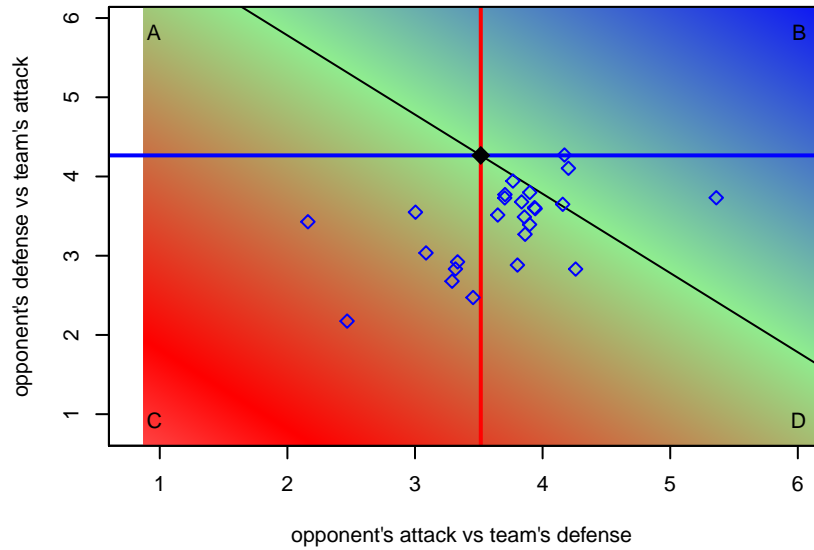

Eastside Timbers Black Barcelona B96
 Dots are actual minus expected GF (blue circles) and GA (red triangles).
 Blue line is smoothed change in attack strength. Red is smoothed change in defense strength.

**attack and defense variance (black dot)
relative to other teams
and top 10 in region**

**attack and defense rating
relative to others at age
and all opponents in last 13 months**

**attack and defense rating
relative to others at age
and all opponents in last 13 months**

Performance relative to 13 month average

Performance relative to 13 month average

Distribution of opponents
 Red = Lose zone, Blue = Win zone, Green = Even
 Black line separates win/lose zones

lot. A=Neither has attack advantage, B=Opponent has both attack and defense advantage, C=Opponent has both attack and defense disadvantage, D=Both have