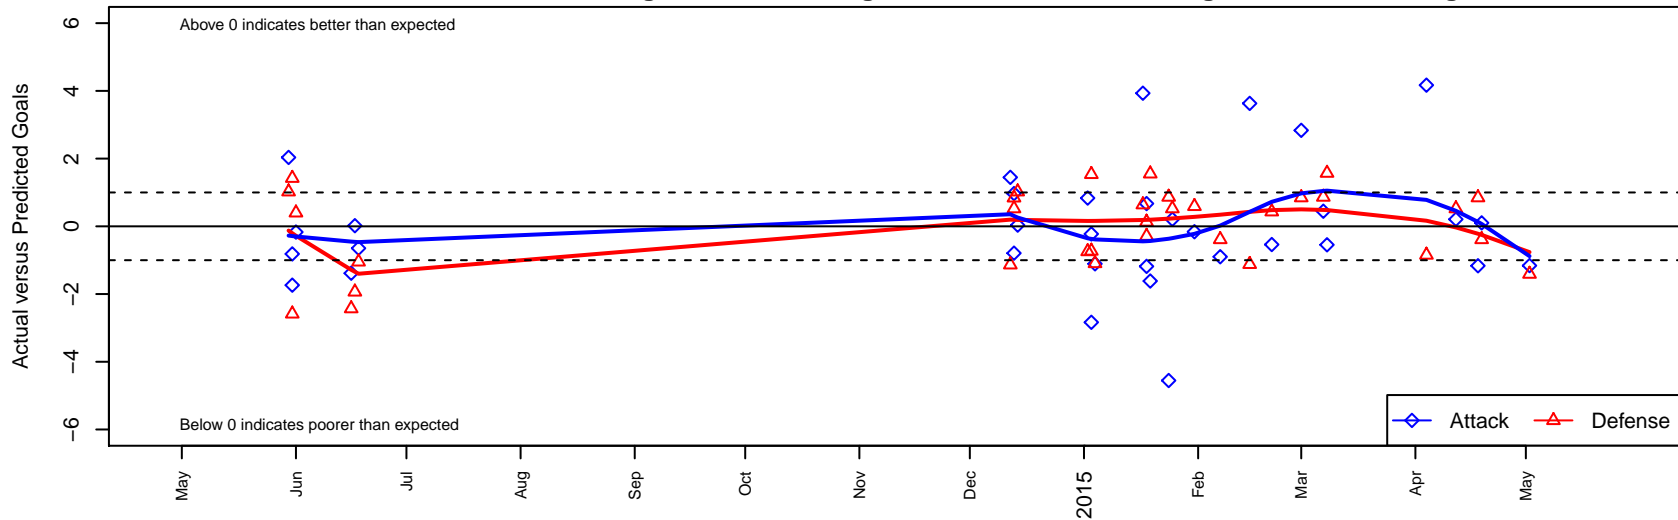

Eastside Timbers Black Barcelona B96

Eastside United FC
 Gresham, OR
 B96 total strength=1923
 attack=71.25 defense=33.63
 spr league = Win OYS B96 Premier
 notes= Barcelona

alt names used:
 EastSide Timbers Barcelona (OR) (FWRL)
 EASTSIDE TIMBERS96/97 BARCELONA
 EastSide Timbers 96/97 Barcelona
 EST U18B Barcelona
 EastSide Timbers 96B Barcelona
 EastSide Timbers 96B Barcelona
 EASTSIDE TIMBERS96/97 BARCELONA

Eastside Timbers Black Barcelona B96
 Dots are actual minus expected GF (blue circles) and GA (red triangles).
 Blue line is smoothed change in attack strength. Red is smoothed change in defense strength.

**attack and defense variance (black dot)
relative to other teams
and top 10 in region**

**attack and defense rating
relative to others at age
and all opponents in last 13 months**

**attack and defense rating
relative to others at age
and all opponents in last 13 months**

Performance relative to 13 month average

Performance relative to 13 month average

Distribution of opponents
 Red = Lose zone, Blue = Win zone, Green = Even
 Black line separates win/lose zones

lot. A=Neither has attack advantage, B=Opponent has both attack and defense advantage, C=Opponent has both attack and defense disadvantage, D=Both have