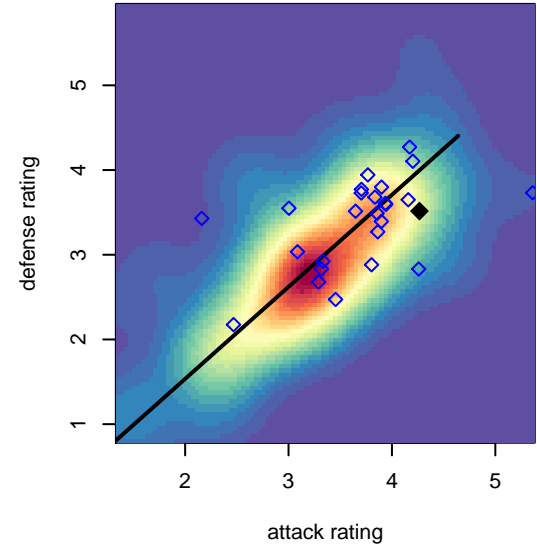

Eastside Timbers Black Barcelona B96

Eastside United FC
 Gresham, OR
 B96 total strength=1923
 attack=71.25 defense=33.63
 spr league = Win OYS B96 Premier
 notes= Barcelona

alt names used:
 EastSide Timbers Barcelona (OR) (FWRL)
 EASTSIDE TIMBERS96/97 BARCELONA
 EastSide Timbers 96/97 Barcelona
 EST U18B Barcelona
 EastSide Timbers 96B Barcelona
 EastSide Timbers 96B Barcelona
 EASTSIDE TIMBERS96/97 BARCELONA

Eastside Timbers Black Barcelona B96
 Dots are actual minus expected GF (blue circles) and GA (red triangles).
 Blue line is smoothed change in attack strength. Red is smoothed change in defense strength.

**attack and defense variance (black dot)
relative to other teams
and top 10 in region**

**attack and defense rating
relative to others at age
and all opponents in last 13 months**

**attack and defense rating
relative to others at age
and all opponents in last 13 months**

Performance relative to 13 month average

Performance relative to 13 month average

Distribution of opponents
 Red = Lose zone, Blue = Win zone, Green = Even
 Black line separates win/lose zones

lot. A=Neither has attack advantage, B=Opponent has both attack and defense advantage, C=Opponent has both attack and defense disadvantage, D=Both have